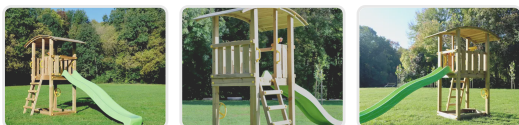

View full product page →